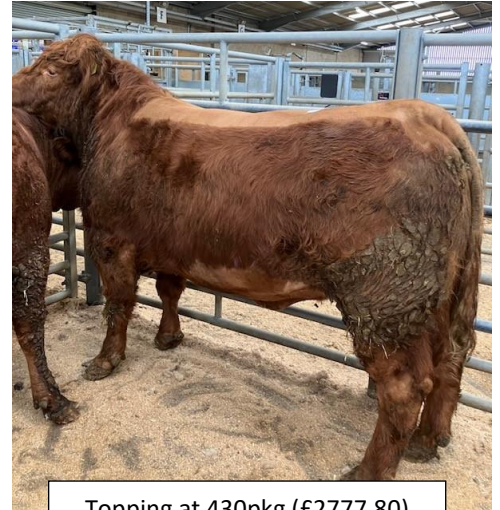

TUESDAY 31ST MARCH 2026
SALE OF PRIME CATTLE & PRIME SHEEP

PRIME CATTLE – 6

Topping at 430pkg (£2777.80) for a Limousin Heifer, weighing 646kg for JJ Crichton, Loughrigg and purchased by Tony Harrison, 82 Main Street, Cockermouth.

Top gross of the day was secured by a Limousin Steer, this time weighing 695kg and selling to a gross of £2849.50 (410pkg) for JJ Crichton, Loughrigg this time to Paul & Richard Harrison, 24 King Street, Wigton.

More Prime Cattle are required each week, please contact David Fearon on 07500 173273.

Overall Averages -   Bullocks 410.00pkg   Heifers 409.59pkg

Bullocks	Sold	Average pkg	Max pkg
651+kgs	1	410.00	410.00

Heifers	Sold	Average pkg	Max pkg
501-590kgs	1	400.00	400.00
591+kgs	4	411.71	430.00

Top Bullock	Weight	Breed	Vendor
Pence per kg			
410.0	695	Limousin	JJ Crichton, Loughrigg

Top 5 Heifers	Weight	Breed	Vendor
Pence per kg			
430.0	646	Limousin	JJ Crichton, Loughrigg
418.0	617	Limousin	DA Harrison & Co, Hill House
400.0	574	Limousin	DA Harrison & Co, Hill House
400.0	686	British Blue	J Dixon & Sons Ltd, Lesson
Hall			
400.0	655	British Blue	J Dixon & Sons Ltd, Lesson
Hall			

Topping at 430pkg (£2777.80) this Limousin Heifer, weighing 646kg from JJ Crichton, Loughrigg and purchased by RA & E Harrison for their Main Street Butchers Shop

PER KILO

BULLOCKS – 1

Limousin 410.0 Loughrigg (Crichton)

HEIFERS – 6

Limousin 430.0 Loughrigg (Crichton) 418.0 400.0 Hill House (Harrison)

British Blue 400.0 x 2 Lesson Hall (Dixon)

PER HEAD

BULLOCKS – 1

Limousin £2849.50 Loughrigg (Crichton)

HEIFERS – 6

Limousin £2777.80 Loughrigg (Crichton) £2579.06 £2296.00 Hill House (Harrison)

British Blue £2744.00 £2620.00 Lesson Hall (Dixon)