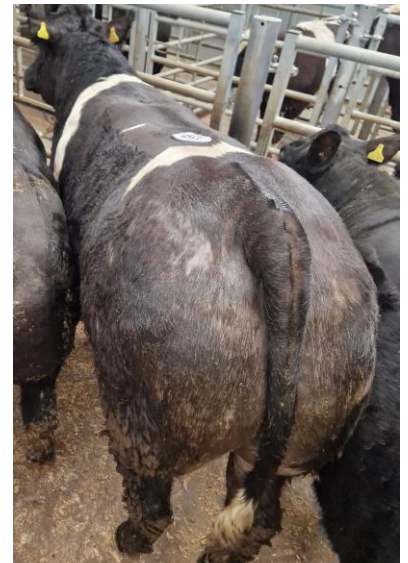

Stabiliser £1790.76 Mechi (Bowe)

BULLS – 10

Friesian £1664.95 £1629.87 £1504.94 Kiln Close (Grainger)

Montebeliard £1481.48 Kiln Close (Grainger)

Topping at 334.0pkg (£2134.40) for a British Blue Heifer, weighing 640kg from Messrs Bowe, Hunday Farm