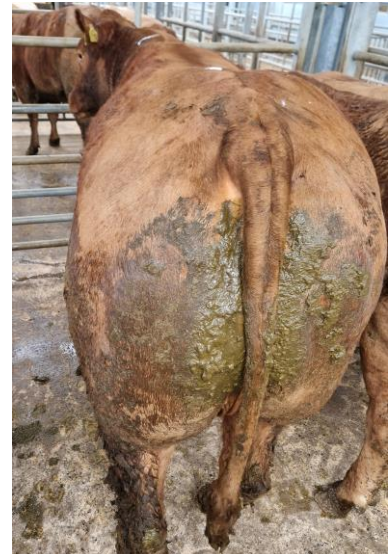

Plenty of sheep £185 plus.

Top pence per kilo were a pen of eight 36kg Beltex, grossing at £179.50 or 496.8pkg from R Hall & Sons, Inglewood Edge, whose consignment of 67 lambs averaged 453.43pkg (£168.93) for 37.2kg.

Top average of the day at £187.50, went to Messrs Watson, Cunnigarth with their run of 8 Beltex and Texel Lambs selling to £205. More Hoggs required next week, please contact David Bowman on 07721 616786

Overall Averages – Prime Hoggs 354.40pkg

Prime Hoggs	Sold	Average pkg	Max pkg.
17-25.4kgs	1	100.00	100.00
25.5-32kgs	4	376.38	396.90
32.1-39kgs	258	400.36	496.80
39.1-45.5kgs	501	355.25	485.40
45.6-52kgs	335	326.27	436.00

Top Five Hoggs Averages £:

£187.50 for 8 from Messrs Watson, Cunnigarth
£180.20 for 5 from S & D Peile, Parkgate Hall
£179.75 for 4 from JJ Crichton, Loughrigg
£176.33 for 21 from Messrs RE Miller, West Farm
£175.43 for 42 from A & B Fisher, Lairdlaugh

Top Six Hoggs £:

£206 for 1 weighing 43kg from RN Scott, West Micklethwaite
£206 for 1 weighing 43kg from S & D Peile, Parkgate Hall
£205 for 1 weighing 47kg from Messrs Watson, Cunnigarth
£200 for 1 weighing 43kg from Messrs Watson, Cunnigarth
£199 for 1 weighing 49kg from JM Wharton & Son, Snade
£199 for 1 weighing 41kg from TA & A Jefferson, Aspatria Hall

This Limousin Heifer, weighing 715kg grossed at £2170.03 (303.5pkg) for Messrs Miller, Allerby Hall