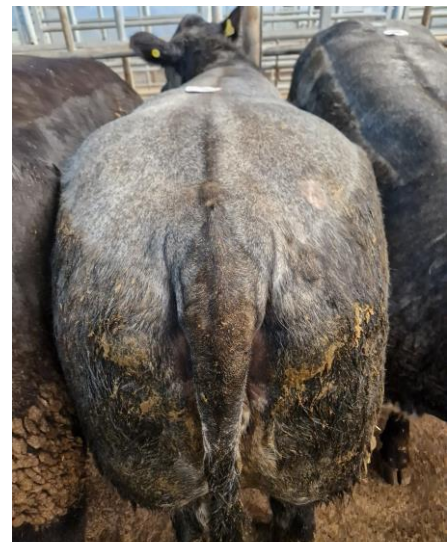

Top gross of the day at £2190.83 (292.5pkg) for a 749kg Limousin Steer from Ian Cape, Kirklands Guards
More Cattle required for the next sale, please contact David Fearon on 07500 173273.

Overall Averages -   Bullocks 292.50pkg   Heifers 292.56pkg

Bullocks	Sold	Average pkg	Max pkg.
651+kg	1	292.50	292.50

Heifers	Sold	Average pkg	Max pkg.
501-590kgs	4	293.28	315.50
591+kgs	13	292.38	325.50

Top Bullock	Weight	Breed	Vendor
Pence per kg 292.5	749	Limousin	Messrs Cape, Kirkland Guards

Top 5 Heifers	Weight	Breed	Vendor
Pence per kg 325.5	611	Limousin	T Pearson & Son, High Plasketlands
317.5	655	Limousin	RE Miller, West Farm
315.5	567	Limousin	P & A Jarman, Brow Top Farm
311.5	679	Limousin	T Pearson & Son, High Plasketlands
309.5	704	Limousin	T Pearson & Son, High Plasketlands

PER KILO

BULLOCKS – 1

Limousin 292.5 Kirkland Guards (Cape)

HEIFERS – 17

Limousin 325.5 311.5 309.5 High Plasketlands (Pearson) **317.5** West Farm (Miller) **315.5 305.5** Brow Top Farm (Jarman) **295.5 287.5** Mechi (Bowe) **293.5** Rose Farm (Stamper) **279.5 269.5** Lowside (Teasdale) **257.5 239.5** Seacroft (Williamson)

Aberdeen Angus 307.5 High Plasketlands (Pearson)

British Blue 291.5 West Farm (Miller)

Charolais 287.5 Rose Farm (Stamper) **279.5** Mechi (Bowe)