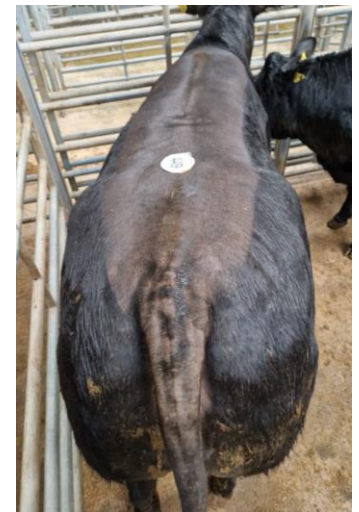

PER KILO

BULLOCKS – 3

Limousin 297.5 Croft Farm (Hodgson)

British Blue 277.5 269.5 Arkleby Hall (Miller)

HEIFERS – 18

Limousin 321.5 300.5 Hill House (Harrison) 321.5 (2) Loughrigg (Crichton) 290.5 Kirkland Hall (Benson) 284.5 New House (Watson) 277.5 267.5 Greenhill Farm (Little) 269.5 The Laurels (Steel) 267.5 The Thwaites (Dixon)