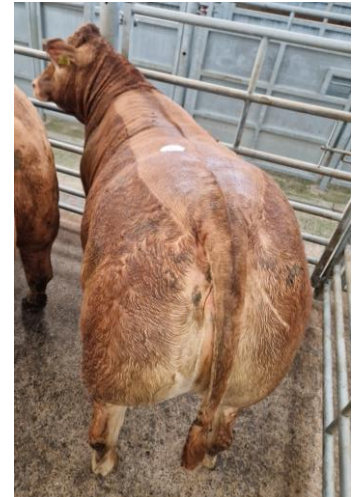

PER KILO

BULLOCKS – 3

Limousin 297.5 Croft Farm (Hodgson)

British Blue 277.5 269.5 Arkleby Hall (Miller)

HEIFERS – 18

Limousin 321.5 300.5 Hill House (Harrison) 321.5 (2) Loughrigg (Crichton) 290.5 Kirkland Hall (Benson) 284.5 New House (Watson) 277.5 267.5 Greenhill Farm (Little) 269.5 The Laurels (Steel) 267.5 The Thwaites (Dixon)