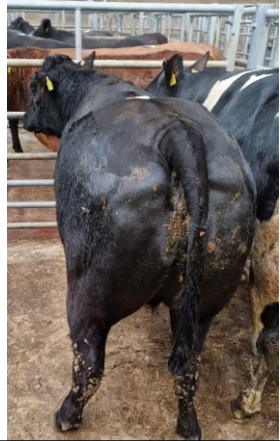

Charolais 315.5 Hill House (Harrison)

British Blue 291.5 Lesson Hall (Dixon)

BULLS – 2

Limousin 226.5 224.5 Seacroft (Williamson)

PER HEAD

BULLOCKS – 1

Limousin £2099.53 Lesson Hall (Dixon)

HEIFERS – 11

Limousin £2239.69 £2098.68 Loughrigg (Crichton) £2059.98 £2044.80 £1993.41 Hill House (Harrison) £1773.78 £1753.57 £1746.20 £1678.46 Greenhill Farm (Little)

Charolais £2091.77 Hill House (Harrison)

British Blue £1918.07 Lesson Hall (Dixon)

BULLS – 2

Limousin £1395.24 £1349.25 Seacroft (Williamson)

PRIME LAMBS – 1016

Once again, vendors braved the conditions to produce a super show of meated lambs, selling to similar rates as last week, with today's top at £199 (452.3pkg) also topping the pence per kilo section, a chart topper, this 44kg Beltex from S & D Peile, Parkgate Hall was purchased by RJ Harrison & Sons Ltd, King Street Butchers Shop, Wigton. WL Musgrave & Sons, Cardew Hall Farm also sold a Beltex, weighing 41kg to 426.8pkg (£175) This week's top average section was taken by S & D Peile, Parkgate Hall with two Beltex lambs averaging a tremendous £188.

Commercial types easily handled and with more buying power round the ring, more lambs of all classes are required each week, please contact David Bowman on 07721 616786

Overall Averages – Prime Lambs 296.73pkg

Prime Lambs	Sold	Average pkg	Max pkg.
32.1-39kgs	58	289.73	376.40
39.1-45.5kgs	655	299.23	452.30

Topping today at 319.5pkg (£2044.80) this Limousin Heifer, weighing 640kg from DA Harrison & Co, Hill House, purchased by RA & EJ Harrison for the Main Street Butchers Shop, Cockermouth