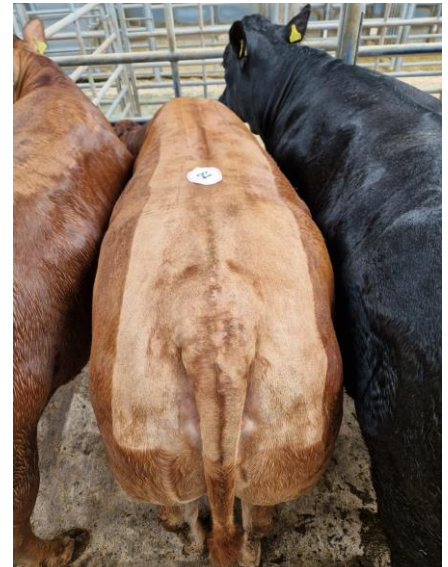

Aberdeen Angus £1106.32 £1099.70 £1071.68 Adamgill (Messenger)

Topping at 326.5pkg (£1929.62) this Limousin Heifer, weighing 591kg from DA Harrison & Co, Hill House, purchased by Paul Harrison for his King Street Butchers Shop, Wigton