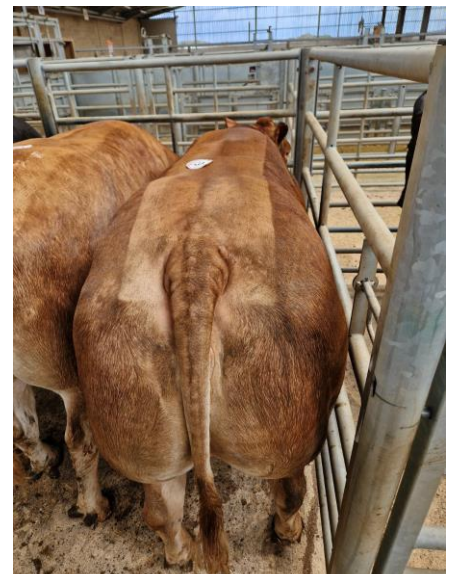

Aberdeen Angus £1106.32 £1099.70 £1071.68 Adamgill (Messenger)

Topping at 326.5pkg (£1929.62) this Limousin Heifer, weighing 591kg from DA Harrison & Co, Hill House, purchased by Paul Harrison for his King Street Butchers Shop, Wigton