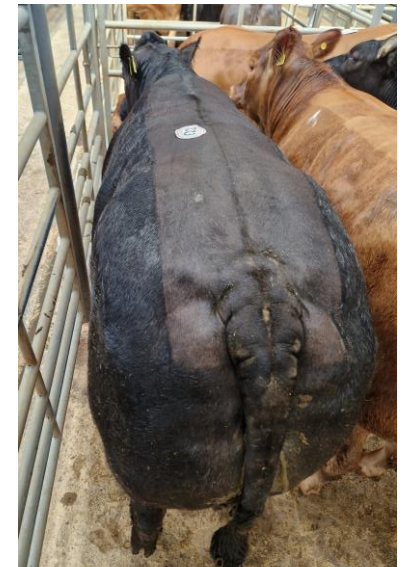

Topping today at 321.5pkg (£2022.24) this Limousin Heifer, weighing 629kg from DA Harrison & Co, Hill House, purchased by Jamie Chapman (Butchers) Ltd, Wishaw

Top gross of the day at £2246.81 (280.5pkg) this Limousin Bullock, weighing 801kg from J Dixon & Sons Ltd, Lesson Hall and again purchased by Jamie Chapman (Butchers) Ltd, Wishaw