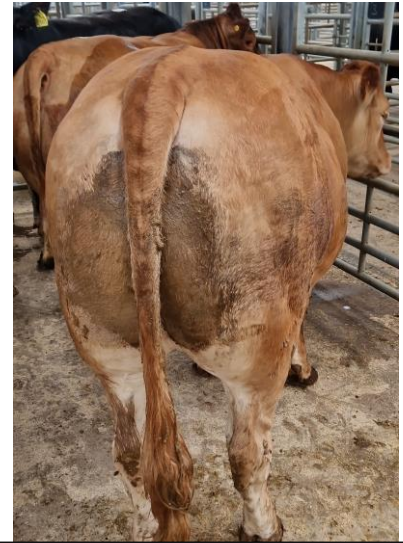

PER KILO

BULLOCKS – 6

British Blue 290.5 Greenhill Farm (Little)

Limousin 280.5 Lesson Hall (Dixon) 277.5 Sea View (Park)

Aberdeen Angus 259.5 257.5 Stocksbridge Farm (Pitts) 259.5 Cumrew Farm (Smith)

HEIFERS – 14

Limousin 321.5 320.5 319.5 Hill House (Harrison) 319.5 Lesson Hall (Dixon) 318.5 300.5 299.5 Greenhill Farm (Little) 273.5 267.5 Mechi (Bowe) 273.5 266.5 The Thwaites (Dixon)

Aberdeen Angus 269.5 Greenhill Farm (Little) 263.5 229.5 Cumrew Farm (Smith)

BULLS – 4

Limousin 264.5 246.5 Kiln Close (Grainger) 246.5 Limekiln Nook Farm (Bowman)

Montbeliard 231.5 Limekiln Nook Farm (Bowman)

PER HEAD

BULLOCKS – 6

Limousin £2246.81 Lesson Hall (Dixon) £1950.83 Sea View (Park)

Aberdeen Angus £1969.88 £1824.29 Stocksbridge Farm (Pitts) £1601.12 Cumrew Farm (Smith)

British Blue £1824.34 Greenhill Farm (Little)

HEIFERS – 14

Limousin £2134.26 Lesson Hall (Dixon) £2022.24 £1936.17 £1926.21 Hill House (Harrison) £1868.17 £1764.08 The Thwaites (Dixon) £1833.05 £1786.79 £1617.30 Greenhill Farm (Little) £1818.78 £1653.15 Mechi (Bowe)

Aberdeen Angus £1623.16 £1326.51 Cumrew Farm (Smith) £1495.73 Greenhill Farm (Little)

BULLS – 4

Limousin £1642.55 £1565.28 Kiln Close (Grainger) £1424.77 Limekiln Nook Farm (Bowman)

Montbeliard £1173.71 Limekiln Nook Farm (Bowman)

Topping today at 321.5pkg (£2022.24) this Limousin Heifer, weighing 629kg from DA Harrison & Co, Hill House, purchased by Jamie Chapman (Butchers) Ltd, Wishaw