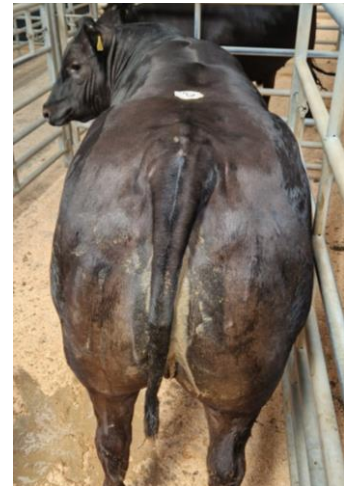

Suffolk 239.6 Broomhills Farm (MARRS)

Kerry Hill 219.2 Greenah Villa (Rae)

Zwartble 189.2 The Shieling (Tinnion)

Top gross at £2346.44 (286.5pkg) this Limousin Heifer, weighing 819kg from NT Grainger, Kilnstead Grange, both animals purchased by local Butcher Paul Harrison for his King Street Butchers Shop, Wigton