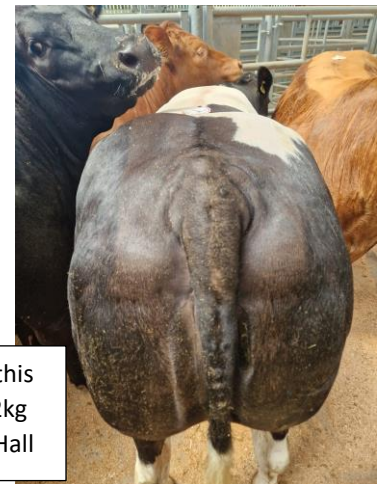

More Cattle required each week to for fill buyers' requirements and take advantage of the trade, please contact David Bowman on 07721 616786

Overall Averages -   Bullocks 272.50pkg   Heifers 291.98pkg

Bullocks	Sold	Average pkg	Max pkg.
551-650kgs	1	272.50	272.50
651+kgs	1	272.50	272.50

Heifers	Sold	Average pkg	Max pkg.
330-500kgs	1	267.50	267.50
501-590kgs	3	280.13	295.50
591+kgs	7	298.59	327.50

Top 2 Bullocks

Pence per kg	Weight	Breed	Vendor
272.5	701	Limousin	JJ Dixon, The Thwaites
272.5	594	Limousin	Messrs Tinniswood, Cockbridge House

Top 5 Heifers

Pence per kg	Weight	Breed	Vendor
327.5	642	British Blue	J Dixon & Sons Ltd, Lesson Hall
325.5	695	Limousin	J Dixon & Sons Ltd, Lesson Hall
309.5	655	Limousin	DA Harrison & Co, Hill House
299.5	725	Limousin	DA Harrison & Co, Hill House
286.5	819	Limousin	NT Grainger, Kilnstead Grange

PER KILO

BULLOCKS –2

Limousin 272.5 The Thwaites (Dixon) 272.5 Cockbridge House (Tinniswood)

HEIFERS – 13

British Blue 327.5 Lesson Hall (Dixon)

Limousin 325.5 Lesson Hall (Dixon) 309.5 299.5 Hill House (Harrison) 295.5 279.5 Mechi (Bowe) 286.5 Kilnstead Grange (Grainger) 278.5 265.5 267.5 Cockbridge House (Tinniswood)

Topping at 327.5pkg (£2102.55) this British Blue Heifer, weighing 642kg from J Dixon & Sons Ltd, Lesson Hall