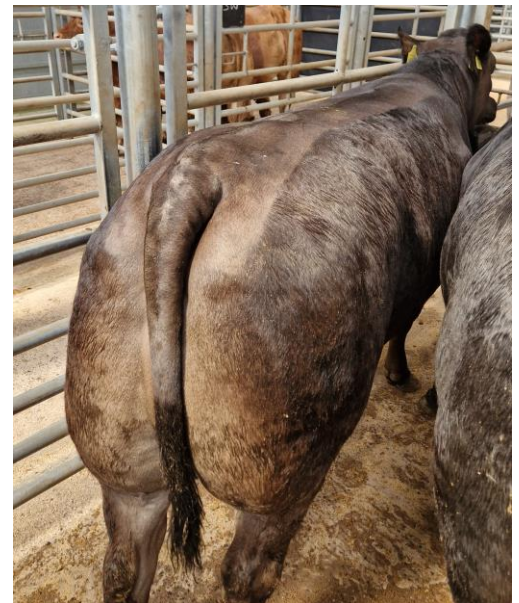

Lot 22 – Top gross at £2181.23 (317.5pkg) this 24-month-old Limousin Heifer, weighing 687kg for J Dixon & Sons Ltd, Lesson Hall and purchased by Paul Harrison for his King Street Butchers Shop