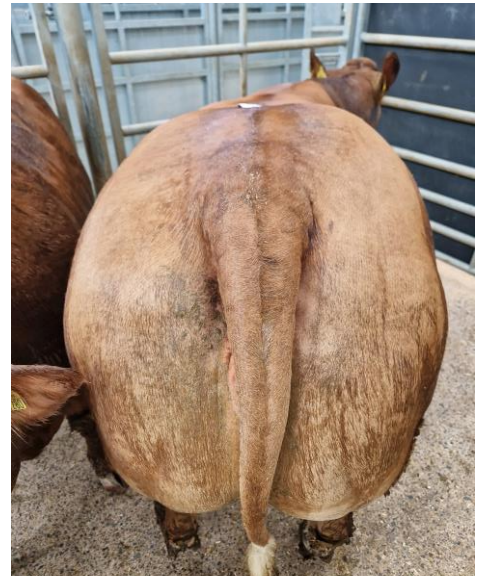

PER KILO

BULLOCKS – 3

Limousin 313.5 Lesson Hall (Dixon) 287.5 Kirkland Guards (Cape) 277.5 Sea View (Park)

HEIFERS – 12

Limousin 329.5 296.5 286.5 Greenhill Farm (Little) 325.5 317.5 Lesson Hall (Dixon) 279.5 278.5 270.5 Mechi (Bowe) 262.5 259.5 Prior Hall (Hall)

British Blue 275.5 Prior Hall (Hall)

Aberdeen Angus 262.5 Kiln Close (Grainger)

BULLS – 6

Limousin 247.5 239.5 Seacroft (Williamson)

Aberdeen Angus 231.5 229.5 Adamgill (Messenger)

Friesian 229.5 Adamgill (Messenger)

Red Swiss 200.5 Adamgill (Messenger)

PER HEAD

BULLOCKS – 3

Limousin £2125.53 Lesson Hall (Dixon) £2047.95 Sea View (Park) £1963.63 Kirkland Guards (Cape)

HEIFERS – 12

Limousin £2181.23 £2109.24 Lesson Hall (Dixon) £1934.17 £1598.14 £1538.51 Greenhill Farm (Little) £1879.98 £1878.24 £1838.10 Mechi (Bowe) £1808.63 £1531.05 Prior Hall (Hall)

Aberdeen Angus £1903.13 Kiln Close (Grainger)

British Blue £1873.40 Prior Hall (Hall)

BULLS – 6

Limousin £1559.15 £1420.65 Seacroft (Williamson)

Aberdeen Angus £1201.49 £1136.03 Adamgill (Messenger)

Friesian £1149.80 Adamgill (Messenger)

Red Swiss £1052.63 Adamgill (Messenger)

Lot 32 – Topping at 329.5pkg (£1934.17) this 16-month-old Limousin Heifer, weighing 587kg from JG & M Little, Greenhill Farm and purchased by Steven Wilson Ltd, The Butchers Shop, Corby Hill