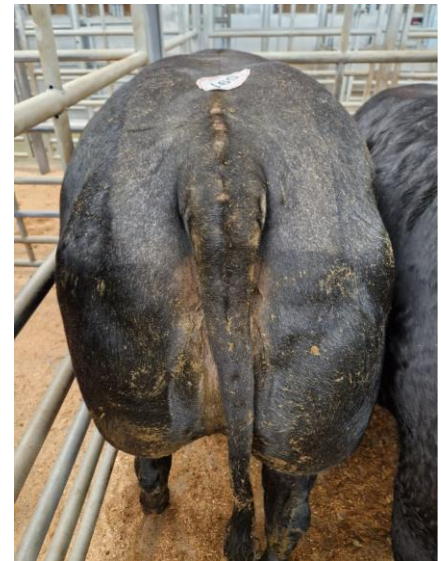

Swedish Red 226.5 204.5 Adamgill (Messenger)

Friesian 213.5 Adamgill (Messenger)

PER HEAD

BULLOCKS – 4

Limousin £1865.81 £1653.96 Seacroft (Williamson)
£1746.77 £1686.75 Cockbridge House (Tinniswood)

HEIFERS – 16

Limousin £2255.72 Loughrigg (Crichton) £2226.73 £2067.07 Lesson Hall (Dixon)
£2051.20 Loughrigg (Crichton) £2021.64 £1939.93 Allerby Hall (Miller)
£2015.63 £1869.60 Hill House (Harrison) £1971.80 £1949.25 Mechi (Bowe)

British Blue £1827.70 Mechi (Bowe) £1770.85 Kiln Close (Grainger)

BULLS – 4

Friesian £1236.17 Adamgill (Messenger)

Swedish Red £1175.88 £1134.77 Adamgill (Messenger)

Angus £1108.71 Adamgill (Messenger)

PRIME SHEEP

PRIME HOGGS – 194

End of runs today but a useful trade for meat to a top of £170 for a 53kg Texel from Messrs Palmer, Greensyke. Handy weights to £141 for 42kg Beltex from S & D Peile, Parkgate Hall.

Please contact David Bowman on 07721616786 or David Fearon on 07500173273

Overall Averages – Prime Hogs 281.39pkg

Prime Hogs	Sold	Averages pkg	Max pkg.
32.1-39kgs	36	289.10	330.60
39.1-45.5kgs	76	292.03	335.70
45.6-52kgs	82	271.31	312.20

PER HEAD

Texel £170 £153 £150 Greensyke Farm (Palmer) £164 (2) £160 £150 West Farm (Clark) £160 New House (Watson) £160
£150 Aikton House (Gardhouse) £156 (2) £150 (2) Belmont Farm (Bainbridge) £151 £146 Thistle Bottom (Paterson) £151
(2) £150 Hill House (Harrison) £149 Stoneraise (Armstrong)

Lot 591 - Topping the sale at £326.5pkg (£2226.73) for a Limousin Heifer from J Dixon & Sons, Lesson