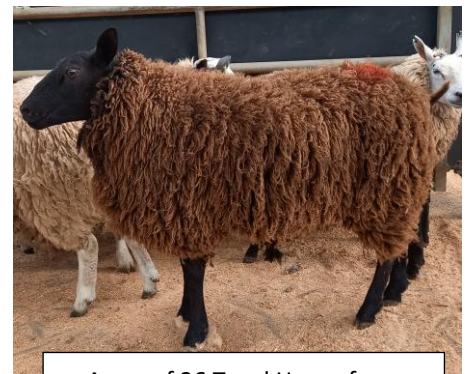

A run of 26 Texel Hogs from Messrs D & G Winder, Midtown Farm sold to £154 and averaged £131.69.