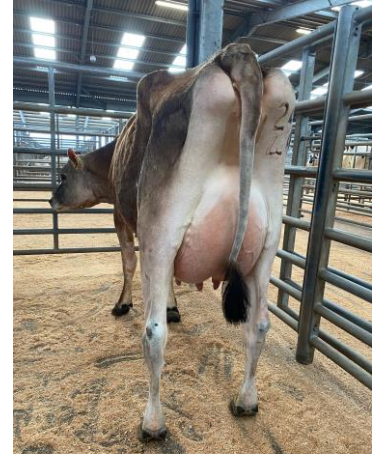

Holstein Cows £2500 Moorhouse Farm (Watson) £2200 £2050 £1800 How End Farms (Swainson) £2150 Buckabank Farm (Brough) £2100 Flatt Bank (Harrington) £2050 Gerrard House Farm (Carter) £1650 Orton Grange Farm (Martin)

Norwegian Red Cows £2150 £2050 £1950 How End Farms (Swainson)

Jersey Heifers £2000 £1400 Moorhouse Farm (Watson)

Jersey Cows £1700 Moorhouse Farm (Watson)

BREEDING SHEEP

A tremendous run of In Lamb Ewes selling to £280 for Beltex Shearlings from JC Bell, Fitz, with his run of 53 Gimmers averaging a very respectable £191.72.

Ewes with Lambs at foot selling to £106 per life from RB & RAG Irving, Anthorn Farm

Next sale of In Lamb Ewes and Ewes with Lambs at foot will be held on Thursday 16th March 2023 please contact David Fearon on 07500 173273 for further details.

In Lamb Sheep

In Lamb Shearling - £280 £240 Fitz (Bell)

In Lamb Hogs - £205 (3) £210 £200 £195 £190 £185 £178 £175 £170 £162 Fitz (Bell) £150 £120 (2) Midtown Farm (Bowe)

Ewes with Lambs at Foot

Correct Below with Twins – £106 £104 £98 (2) £94 (2) Anthorn Farm (Irving)

Correct Below with Single - £102 Anthorn Farm (Irving)

2 Shear with Twins - £100 Anthorn Farm (Irving)

5 Shear with Twins - £98 Anthorn Farm (Irving) £92 Luketon Stud (Cockburn)

Shearling with a Single - £94 Ghyll Croft (Armstrong)

4 Shear with Single - £94 £92 Midtown Farm (Bowe) £93 £88 Luketon Stud (Cockburn)

3 Shear with Single - £90 Luketon Stud (Cockburn)

Top Jersey, from Messrs Watson, Moorhouse Farm, a Heifer giving 32kg and selling to £2000