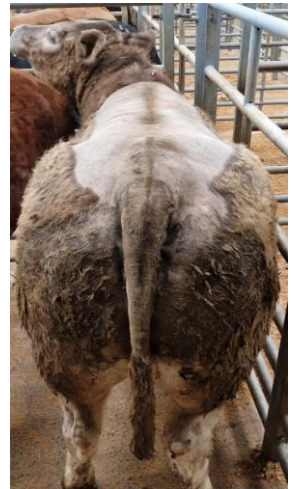

Top pence per kilo at 375.6pkg (£154) for a single Dutch Texel, weighing 41kg from D Batty, Cobble Croft, with his run of 18 Hoggs averaging £144.25.

Top average went to Lauren Gray, Prospect Farm with two Hoggs averaging £154.50 (325.95pkg)

More Hoggs required each week, please contact David Bowman on 07721 616786 or David Fearon on 07500 173273

Overall Averages - Prime Hoggs 271.86pkg

Prime Hoggs	Sold	Averages pkg	Max pkg
32.1-39kgs	49	307.93	358.80
39.1-45.5kgs	469	291.47	375.60
45.6-52kgs	374	246.71	317.50

Top Five Hoggs Averages £:

£154.50 for 2 from L Gray, Prospect Farm
£146.19 for 43 from Messrs J Dixon & Sons Ltd, Lesson Hall
£144.25 for 18 from D Batty, Cobble Croft
£143.90 for 44 from A & B Fisher, Lairdlaugh
£142.50 for 10 from Messrs Watson, Cuningarth

Top Five Hoggs £:

£167.00 for 1 weighing 45kg from W Murray & Sons, Prior House
£165.00 for 1 weighing 44kg from L Gray, Prospect Farm
£155.00 for 1 weighing 42kg from D Batty, Cobble Croft
£154.00 for 1 weighing 41kg from D Batty, Cobble Croft
£154.00 for 2 weighing 48.5kg from Messrs J Dixon & Sons Ltd, Lesson Hall

Top gross today £2134.55 (304.5pkg) this Charolais Heifer, weighing 701kg from JJ Crichton, Loughrigg