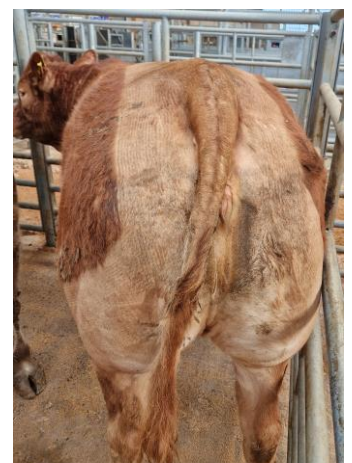

Top gross of the day at £2134.55 (304.5pkg) for a 21 month old Charolais Heifer, weighing 701kg from JJ Crichton, Loughrigg.

More Cattle required every week, please contact David Bowman on 07721 616786

Overall Averages – Heifers 287.03pkg Bulls 243.54pkg

Heifers	Sold	Average pkg	Max pkg
501-590kgs	5	265.31	292.50
591+kgs	10	296.73	309.50

Bulls	Sold	Averages pkg	Max pkg
551-650kgs	2	243.54	245.50

Top 5 Heifers

Pence per kg	Weight kg	Breed	Vendor
309.5	602	Limousin	RE Miller, West Farm
308.5	650	Limousin	JJ & J Benson & Sons, Kirkland Hall
304.5	649	Limousin	JJ & J Benson & Sons, Kirkland Hall
304.5	701	Charolais	JJ Crichton, Loughrigg
299.5	660	Limousin	RE Miller, West Farm

Top 2 Bulls

Pence per kg	Weight kg	Breed	Vendor
245.5	610	British Blue	I Grainger, Kiln Close
241.5	589	Aberdeen Angus	I Grainger, Kiln Close

PER KILO

HEIFERS – 15

Limousin 309.5 299.5 West Farm (Miller) 308.5 304.5 298.5 292.5 Kirkland Hall (Benson) 297.5 The Thwaites (Dixon) 291.5 263.5 257.5 Mechi (Bowe) 265.5 Loughrigg (Crichton) 255.5 Lessonhall (Steel)

Charolais 304.5 Loughrigg (Crichton)

Beef Shorthorn 249.5 Lessonhall (Steel)

BULLS – 2

Fewer Bulls forward but a big lift in the trade +38pkg, topping at 245.5pkg (£1497.55) for a 16-month-old British Blue, weighing 610kg for Ian Grainger, Kiln Close

Top today at 309.5pkg (£1863.19) from RE Miller, West Farm