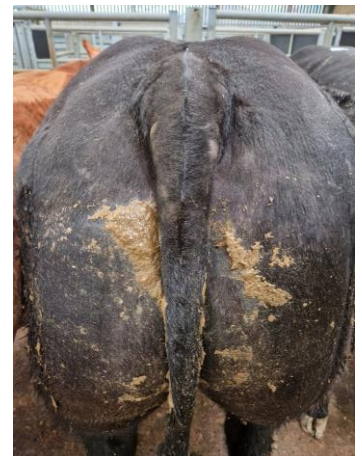

A smaller show to a top of £1135.60 for a Swedish red cross from J & J Messenger, Adamgill weighing 593kg.

More Cattle required each week, please contact David Bowman on 07721 616786

Overall Averages – Heifers 273.94pkg Steers 282.35pkg Bulls 191.51pkg

Heifers	Sold	Averages	Max
501-590kgs	2	280.53	285.50
591+kgs	6	272.03	289.50

Steers	Sold	Averages	Max
551-650kgs	1	285.50	285.50
651+kgs	2	280.49	283.50

Bulls	Sold	Averages	Max
370-550kg	5	191.52	195.50
551-650kg	1	191.50	191.50

Top Heifer

Pence per kg	Weight	Breed	Vendor
289.5	659	Limousin	Messrs R E Miller, West Farm
285.5	586	Limousin	DI & LV Bowman, Limekiln Nook Farm
275.5	578	Limousin	Messrs Bowe, Mechi
273.5	625	Limousin	DI & LV Bowman, Limekiln Nook Farm
270.5	660	Limousin	Messrs Bowe, Mechi

Top Steer

Pence per kg	Weight	Breed	Vendor
285.5	571	Limousin	Messrs R E Miller, West Farm
283.5	696	Limousin	G N Bowe & Sons, Bothel Parks
277.5	699	Limousin	G N Bowe & Sons, Bothel Parks

Top Bull

Pence per kg	Weight	Breed	Vendor
195.5	483	Friesian	J & J Messenger, Adamgill
193.5	517	Friesian	J & J Messenger, Adamgill
191.5	515	Friesian	J & J Messenger, Adamgill

PER KILO

HEIFERS - 8

Limousin 289.5 West Farm (Miller) 285.5 273.5 Limekiln Nook Farm (Bowman) 275.5 270.5 Mechi (Bowe)

British Blue 269.5 West Farm (Miller)

Charolais 267.5 262.5 Kirkland Hall (Benson)