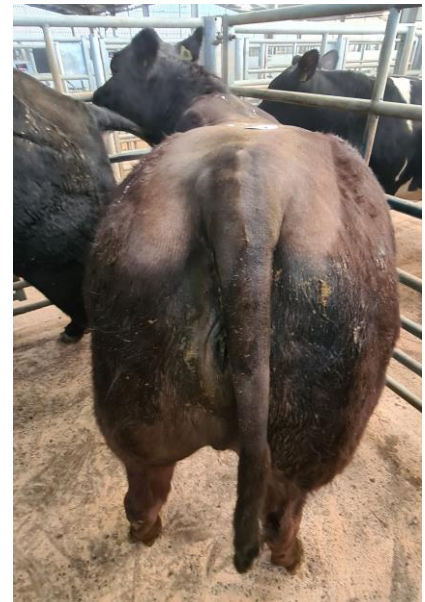

TUESDAY 13TH DECEMBER 2022

PRIME CATTLE – 10

A smaller than expected show to a top of 292.5p/kg for a Strong Limousin Heifer weighing 631kg from Messrs J Dixon & Sons, Lesson Hall. Super Limousin Bullock topping the gross at £2026.80 from R Miller, Arkleby Hall.

More Cattle required each week, please contact David Bowman on 07721 616786

**Overall Averages – Heifers 263.78p/kg
Steers 275.98p/kg**

Heifers	Sold	Averages	Max
501-590kgs	3	271.35	290.50
591+kgs	5	259.76	292.50

Steers	Sold	Averages	Max
651+kgs	2	275.98	281.50

Top Heifer

Pence per kg	Weight	Breed	Vendor
292.5	631	Limousin	Messrs J Dixon & Sons, Lesson Hall
290.5	585	Limousin	JG & M Little, Greenhill Farm
289.5	581	Limousin	JG & M Little, Greenhill Farm
262.5	719	British Blue	Messrs J Dixon & Sons, Lesson Hall

Top Steers

Pence per kg	Weight	Breed	Vendor
281.5	720	Limousin	Messrs R Miller, Arkleby Hall
270.5	725	Limousin	Messrs R Miller, Arkleby Hall

PER KILO

HEIFERS – 8

Limousin 292.5 Lesson Hall (Dixon) 290.5 289.5 Greenhill Farm (Little) 249.5 (2) Mechi (Bowe)

British Blue 262.5 Lesson Hall (Dixon)

Angus 245.5 234.5 Sea View (Park)

STEERS – 2

Limousin 281.5 270.5 Arkleby Hall (Miller)

PER HEAD

HEIFERS – 8

British Blue £1887.38 Lesson Hall (Dixon)

Messrs J Dixon & Sons, Lesson Hall
Limousin Heifer
Weighing 631kg selling to a top of 292.5p/kg