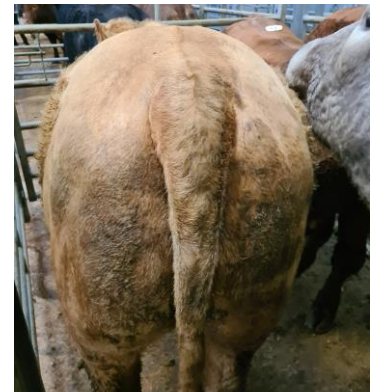

Lot 326 A Charolais Steer, weighing 676kg selling to 240.5pkg (£1625.78) from Messrs A & C Park, Sea View, St Bees and selling to Jamie Chapman Butchers Ltd, Wishaw