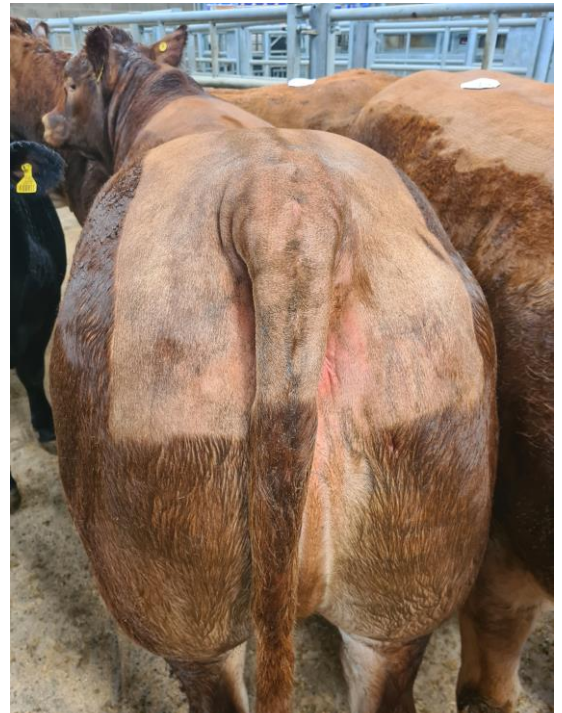

Friesian 213.5 Kiln Close (Grainger)

PER HEAD

HEIFERS - 10

Limousin £2134.82 £1707.75 Hill House (Harrison) £1978.58
£1889.42 The Thwaites (Dixon) £1916.15 £1852.80 £1766.44
Kirkland Hall (Benson) £1210.88 Lowside (Teasdale)

Charolais £1895.07 Kirkland Hall (Benson)

Beef Shorthorn £1132.62 Lowside (Teasdale)

BULLS – 3

Charolais £1601.60 West Farm (Miller)

Limousin £1349.65 Kiln Close (Grainger)

Friesian £1195.60 Kiln Close (Grainger)

SPRING LAMBS – 713

Lambs in short supply today but trade holding up with some strong returns, especially for the lighter Lambs weighing in the 32.1-39kg section showing a good up lift in the trade +19pkg. A pen of 16 Texels, weighing 38.25kg from DG & JA Bell, Low Blaithwaite selling to 286pkg.

Topping today at £174 (348pkg) for a tremendous single lamb, weighing 50kg from Messrs Irving, Birkmire Farm

RE Miller, West Farm had a tremendous run of 21 Beltex Lambs averaging £146.62 (309.77pkg) and selling to £166 for a pen of two 46kg Lambs

Top pence per kilo at 369.8 (£159) went to Messrs WL Musgrave & Sons, Cardew Hall Farm with a tremendous 43kg Single Beltex Lamb

More lambs required each week to satisfy buyers requirements, contact David Bowman on 07721 616786.

Overall Averages - Prime Lambs 257.66pkg

Prime Lambs	Sold	Averages pkg	Max pkg
32.1-39kgs	51	270.61	312.8
39.1-45.5kgs	543	257.49	369.8
45.6-52kgs	108	256.04	360.9
Over 52.1kgs	11	235.83	259.0

Lot 291 – A 25-month-old meaty Limousin Heifer, weighing 692kg from DA Harrison & Co, Hill House, topping the market today at 308.5pkg and gross section at £2134.82 and purchased by local Butcher Paul Harrison for his King Street Butchers Shop, Wigton