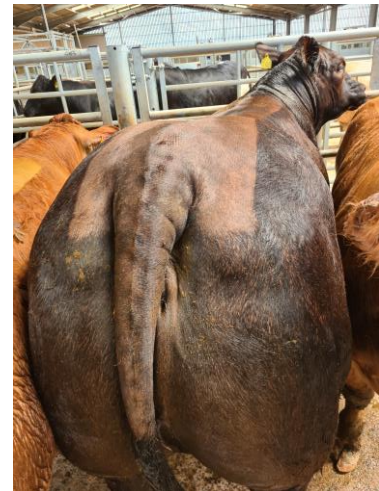

Tuesday 26th July 2022

PRIME CATTLE – 38

Another great show of cattle today and a useful trade to a top of 321.5pkg for an outstanding 709kg Limousin Heifer from Messrs J Dixon & Sons, Lesson Hall purchased by S Wilson, The Butchers Shop, Corby Hill. Bullocks to 296.5p for a 660kg Limousin from Messrs J Dixon & Sons, Lesson Hall which also went onto be the top gross of the day reaching £2279.44. Larger show of bulls forward to a top of 266.5pkg for a Charolais from Messrs Lawson & Sons, Hundith House also going on to be top gross bull on the day reaching £2086.70.

All classes good to sell and more cattle required every week to match growing demand please contact David Bowman on 07721 616786.

Overall Averages - Bullocks 250.86pkg Heifers 274.10pkg Bulls 243.12pkg

Bullocks	Sold	Averages	Max
370-550kg	1	238.50	238.50
551-650kg	2	221.89	235.50
651+kg	3	269.93	296.50
Heifers	Sold	Averages	Max
501-590kgs	11	283.19	304.50
591+kgs	14	267.91	321.50
Bulls	Sold	Averages	Max
370-550kgs	1	257.50	257.50
551-650kgs	4	228.99	239.50
651+kg	2	260.53	266.50

Messrs J Dixon & Sons, Lesson Hall had a fantastic Limousin Heifer reaching 321.5p