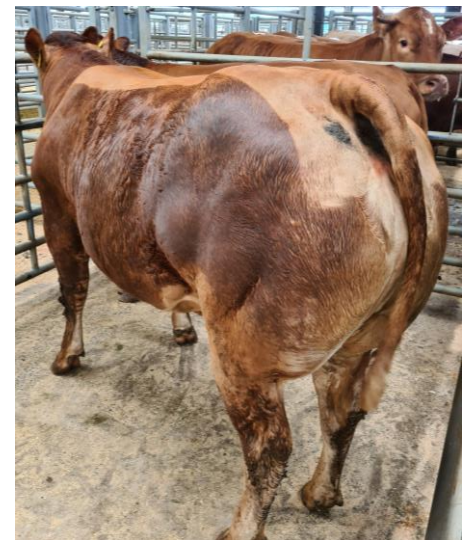

257.5	549	Limousin	J D Greenop, Bridgebank
253.5	665	Limousin	Messrs Bowe, Mechi
239.5	629	Limousin	Messrs Bowe, Mechi
235.5	595	Limousin	Messrs Bowe, Mechi

PER KILO

HEIFERS - 25

Limousin 321.5 Lesson Hall (Dixon) 307.5 293.5 (2) 284.5 Hill House (Harrison) 304.5 297.5 286.5 285.5 281.5 280.5 267.5 High Aketon (Miller) 295.5 286.5 240.5 Greenhill Farm (Little) 292.5 287.5 Hundith House (Lawson) 283.5 Allerby Hall (Miller) 241.5 Mechi (Bowe)

Charolais 269.5 259.5 The Thwaites (Dixon)

British Blue 239.5 Kiln Close (Grainger)

Blonde 228.5 Mechi (Bowe)

STEERS - 6

Limousin 296.5 Lesson Hall (Dixon) 263.5 252.5 The Thwaites (Dixon) 238.5 235.5 East Mill (Gray)

Hereford 208.5 Cumdivock House (Gardhouse)

BULLS - 7

Charolais 266.5 Hundith House (Lawson)

Limousin 257.5 Bridgebank (Greenop) 253.5 239.5 235.5 Mechi (Bowe)

British Blue 227.5 Kiln Close (Grainger)

Friesian 211.5 Kiln Close (Grainger)

D A Harrison, Hill House sold a great Limousin Heifer to reach 307.5p