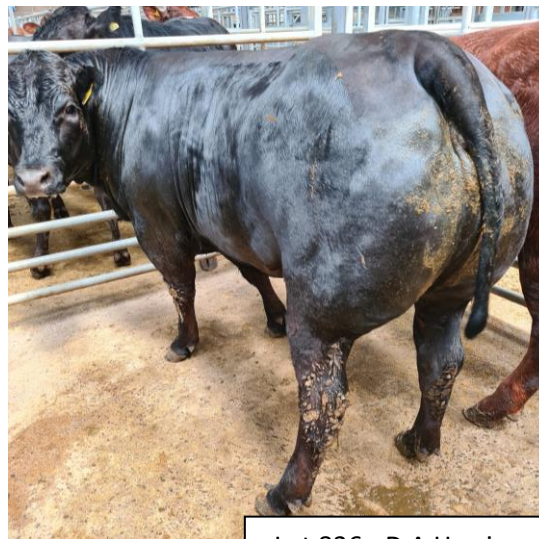

Limousin £1185.03 Kiln Close (Grainger)

Lot 836 - D A Harrison, Hill House sold a fantastic Heifer to top today at 311.5p

SPRING LAMBS – 903

Greater numbers forward and trade averaging 5p less on the week with the better end sharper for handy weight types. Butcher lambs good to sell as ever to a top of £180 for a 54kg Texel from G N Bowe & Sons, Bothel Parks and pence per kilo 417.10p/kg for a pen of 3 41kg Beltex lambs from W L Musgrave & Sons, Cardew Hall Farm, Dalston, Carlisle. Plenty of commercial lambs today finding a good trade with 40kg mule wethers to £110.