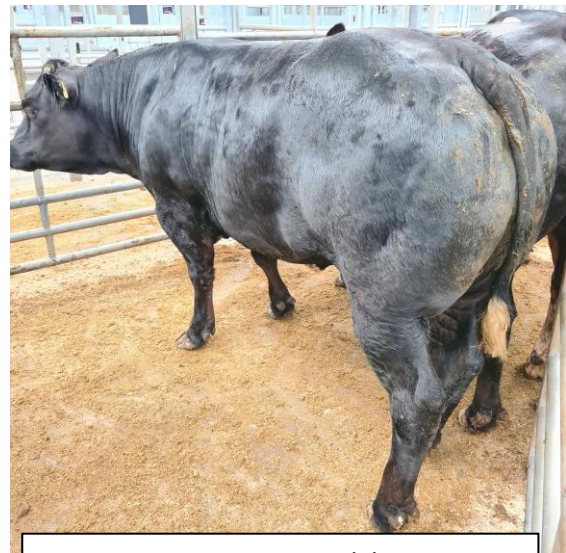

BULLS - 2

Friesian £1336.76 £1249.27 Kiln Close (Grainger)

Lot 328 - Top gross today at £2058.21, weighing 726kg for Messrs J Dixon & Sons Ltd, Lesson Hall and purchased by Paul Harrison for his King Street Butcher Shop, Wigton