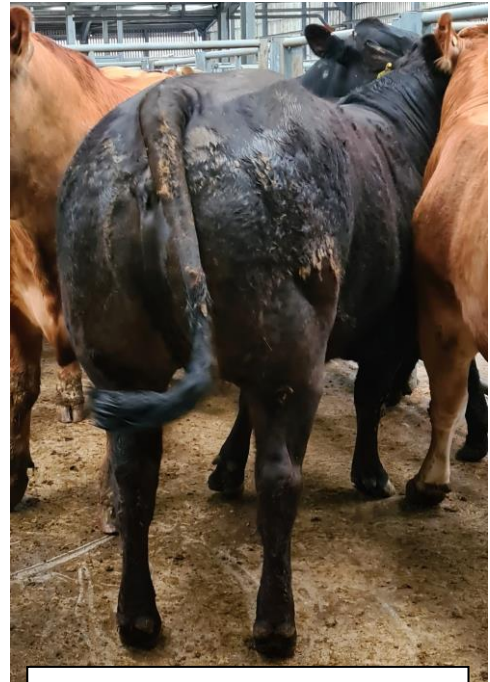

HEIFERS - 22

Limousin 303.5 293.5 Hill House (Harrison) 301.5 298.5
290.5 Loughrigg (Crichton) 299.5 290.5 285.5 273.5 High
Aketon (Miller) 298.5 West Farm (Miller) 293.5 Lesson Hall
(Dixon) 287.5 Allerby Hall (Miller) 277.5 269.5 267.5 252.5
Mechi (Bowe)

British Blue 290.5 West Farm (Miller)

Aberdeen Angus 220.5 Allerby Hall (Miller)

STEERS - 4

British Blue 278.5 Lesson Hall (Dixon)

Charolais 267.5 Bowscale (Wilson)

Limousin 263.5 243.5 Kirkland Guards (Cape)

BULLS - 1

Short of Bulls today, to a top of £1503 for a 14-month-old
Limousin Bull from Messrs DA & LV Bowman, Limekiln Nook
Farm

Limousin 228.5 Limekiln Nook Farm (Bowman)

Lot 338 – Top gross today at
£2059.25, a 26-month-old
Limousin Heifer, weighing 683kg
from JJ Crichton, Loughrigg

SPRING LAMBS - 140

More supplies of spring lambs forward today, with vendors appreciating the increasing trade prices. All classes good to sell and many more required to satisfy requirements. Topping today at £196.5 a tremendous 42kg Beltex Lamb from Messrs WL Musgrave & Sons, Cardew Hall Farm and topping the pence per kilo section at 487.2pkg, again from Messrs WL Musgrave & Son, Cardew Hall Farm, a 39kg Beltex Lamb.

Trade reflected in the demand for the heavier spring lambs over 45.6kg resulting in the greatest price increase by 25pkg

SQQ 367.04pkg

A Strong trade for all weights and more required each week going forward, please contact David Bowman on 07721 616786 & Rory Livesey on 07827 966377.

Overall Averages - Spring Lambs 361.5pkg

Spring Lambs	Sold	Averages pkg	Max pkg
32.1-39kgs	44	387.38	487.2
39.1-45.5kgs	81	357.09	467.9
45.6-52kgs	13	330.23	372.0
Over 52.1kgs	2	284.26	290.7