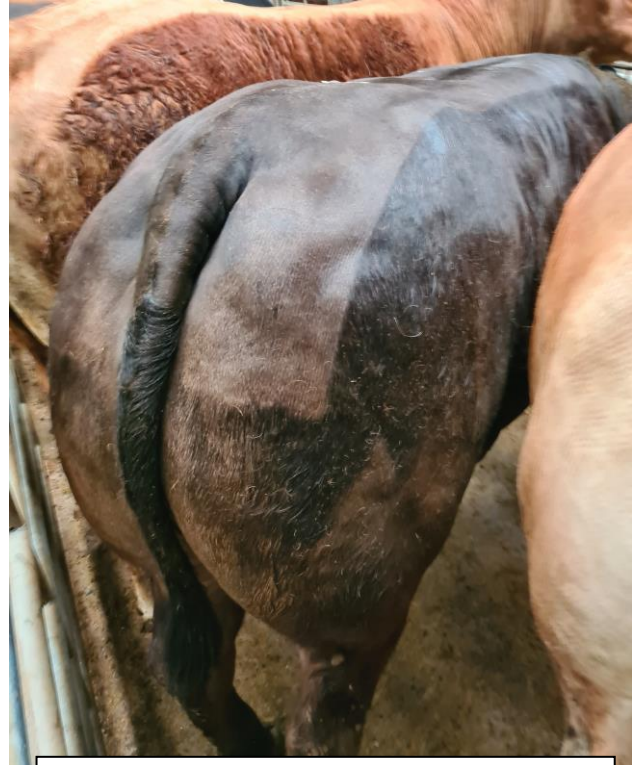

Tuesday 3rd May 2022

PRIME CATTLE – 26

Some strong classy looking cattle presented today, a credit to our vendors, another good show, and a trade to match.

Topping today at 303.5pkg (£1833.14) an 18-month-old Limousin Heifer, weighing 604kg from DA Harrison, Hill House, closely followed by 301.5pkg, a 26-month-old Limousin Heifer, weighing 683kg, which topped the gross section at £2059.25 from Messrs JJ Crichton, Loughrigg.

Plenty 295p plus for some super types Steers topped at 278.5pkg for a 25-month-old British Blue, weighing 735kg from Messrs J Dixon & Sons Ltd, Lesson Hall and grossing at £2046.98

All classes good to sell and more cattle required every week to match growing demand please Contact David Bowman on 07721 616786.

Lot 358 – Limousin Heifer, weighing 604kg, topping at 303.5pkg from DA Harrison & Co, Hill House

Overall Averages -

Bullocks 264.3pkg   Heifers 279.1pkg
Bulls 228.5pkg

Bullocks	Sold	Averages	Max
651+kgs	4	267.7	289.5
Heifers	Sold	Averages	Max
501-590kgs	8	283.5	299.5
591+kgs	14	278.9	304.5
Bulls	Sold	Averages	Max
651+kgs	1	228.5	228.5

Top 4 Bullocks

Pence per kg	Weight	Breed	Vendor
278.5	735kgs	British Blue	J Dixon & Sons Ltd, Lesson Hall
267.5	672kgs	Charolais	JS Wilson & Son, Bowscale
263.5	687kgs	Limousin	Messrs Cape, Kirkland Guards
243.5	688kgs	Limousin	Messrs Cape, Kirkland Guards

Top 5 Heifers

Pence per kg	Weight	Breed	Vendor
303.5	604kgs	Limousin	DA Harrison & Co, Hill House
301.5	683kgs	Limousin	JJ Crichton, Loughrigg
299.5	560kgs	Limousin	W Miller, High Aketon
298.5	626kgs	Limousin	RE Miller, West Farm
298.5	607kgs	Limousin	JJ Crichton, Loughrigg