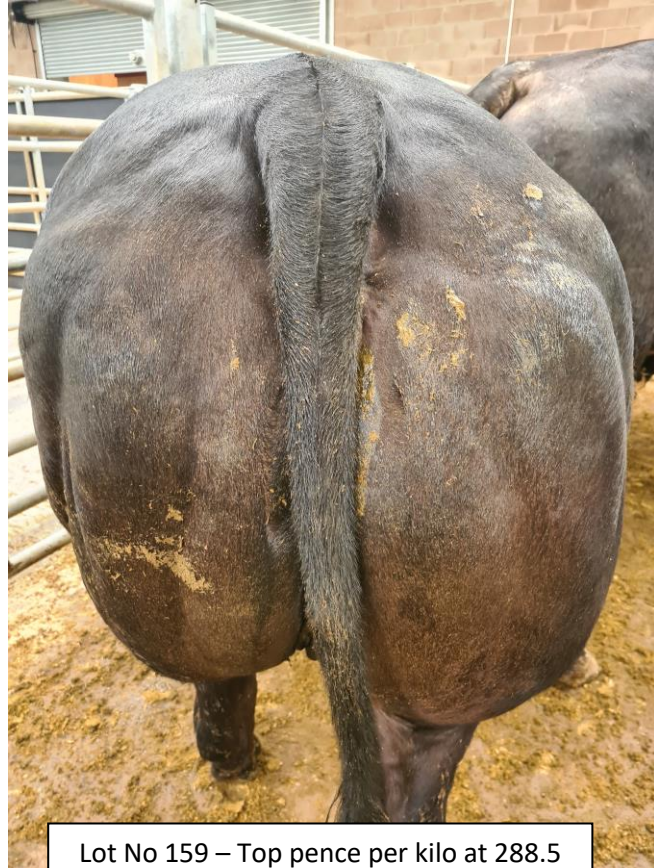

Lot No 159 – Top pence per kilo at 288.5 (£1904.10) British Blue Heifer, weighing 660kg from Messrs JE Studholme & Son, Nealhouse Farm

STEERS – 1

British Blue 279.5 Lesson Hall (Dixon)

BULLS - 2

Angus 228.5 Kiln Close (Grainger)

British Blue 225.5 Kiln Close (Grainger)