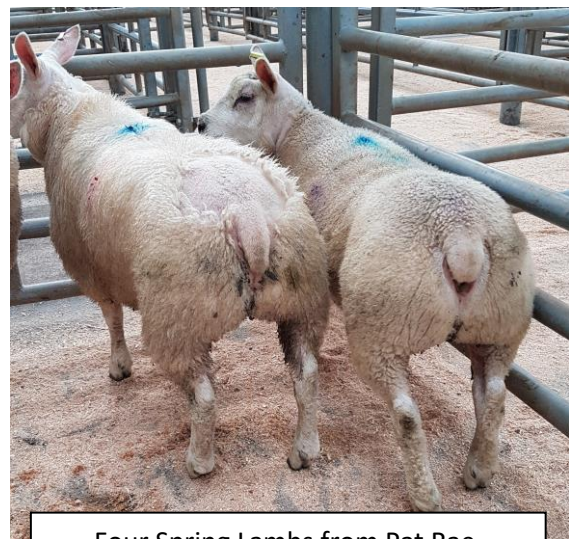

Top Six Lambs £: £198 for 1 weighing 43kg from WL Musgrave & Sons, Cardew Hall Farm
£189.5 for 2 weighing 40.5kg from P Rae, Greenah Hall
£180 for 1 weighing 40kg from WL Musgrave & Sons, Cardew Hall Farm
£178.5 for 4 weighing 41.5kg from G Spark, High Blaithwaite
£178 for 1 weighing 41kg from P Rae, Greenah Hall
£178 for 2 weighing 41.3kg from G Spark, High Blaithwaite

Top Five Lambs pkg: 467.9 for 2 weighing 40.5kg from P Rae, Greenah Hall
460.5 for 1 weighing 43kg from WL Musgrave & Sons, Cardew Hall Farm
450.0 for 1 weighing 40kg from WL Musgrave & Sons, Cardew Hall Farm
444.7 for 1 weighing 38kg from WL Musgrave & Sons, Cardew Hall Farm
434.1 for 1 weighing 41kg from P Rae, Greenah Hall

Per Head

Beltex £198 £180 £169 x 2 £161 Cardew Hall Farm (Musgrave) £189.5 £178 £174 Greenah Hall (Rae) £177 £170 £169 Allerby Hall (Miller) £165.5 £156.5 Holme Croft (Sharp) £165 £154 Honister (Wannop) £162.5 £157 £153 £149.5 £145 £141.5 £133 Thethwaite Farm (Bell) £150 £146 £134 Rose Cottage (Slater)

Texel £178.5 £178 £167 £166 £157 £150 £145 £144 High Blaithwaite (Spark) £176 £167 £137 Brayton Road (Atkinson) £175.5 £162.5 £136.5 £134 Sea View (Park) £161 £143 £140 x 3 £135 £132 £129 Low Blaithwaite (Bell) £157 £150 x 2 Orton Rigg Farm (Hennessy) £156 £143 Dufton House (Fisher) £148 £144.5 Moor Platt Farm (Butler) £145 Holme Croft (Sharp) £143 Hill House (Harrison) £138 £128 Thethwaite Farm (Bell) £129 Honister (Wannop)

Four Spring Lambs from Pat Rae, Greenah Hall sold to £189.50 and averaged £182.75

Suffolk £175 £163 Greenah Villa (Rae) £163 £160 £139 £132 Jenkin Cross (Rudd) £162 £146 £131.5 Jenkin Cross (Miller) £156 £125 Lessonhall (Steel) £156 Moor Platt Farm (Butler) £149 Orton Rigg Farm (Hennessy) £146.5 £145 £135 Hill House (Harrison) £142 x 2 West Park Farm (Brough) £141 £140 £130 Brayton Road (Atkinson) £140 Wath Head (Horsley) £140 £129 Honister (Wannop)

Dorset £143 Orton Rigg Farm (Hennessy)

Per Kilo

Beltex 467.9 434.1 395.5 Greenah Hall (Rae) 460.5 450.0 444.7 423.7 412.2 Cardew Hall Farm (Musgrave) 428.6 405.3 Honister (Wannop) 425.0 413.2 406.3 382.4 371.9 369.9 351.9 Thethwaite Farm (Bell) 424.4 383.6 Holme Croft (Sharp) 422.5 376.6 361.7 Allerby Hall (Miller) 375.0 369.6 343.6 302.8 Rose Cottage (Slater)