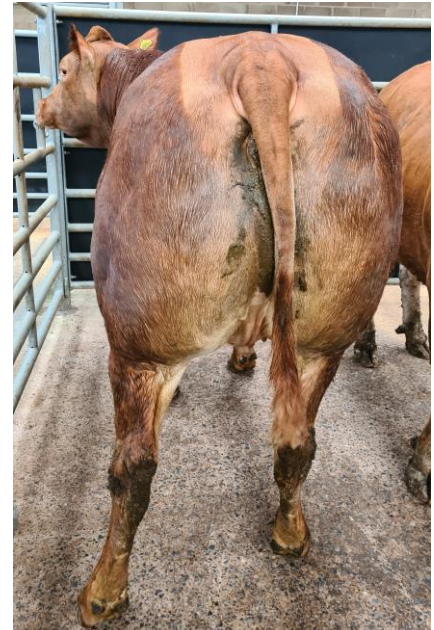

STEERS - 5

Limousin 253.5 Lessonhall (Steel) 227.5 223.5 207.5 206.5
Cockbridge House (Tinniswood)

BULLS - 3

Bulls to 233.5pkg and £1678.87 for a 21-month-old Limousin,
weighing 719kg from D Williamson, Seacroft, Allonby

Limousin 233.5 219.5 218.5 Seacroft (Williamson)

SPRING LAMBS - 240

More spring lambs forward again today, with an increase in trade and an increase in buyers to match.
Many more lambs could be handled to optimise your spring returns
Topping today at £198 (460.5pkg) a tremendous Beltex 43kg lamb from Messrs WL Musgrave &
Sons, Cardew Hall Farm.

Topping pence per kilo at 467.9 a pen of two Beltex, weighing 40.5kg from Pat Rae, Greenah Hall
Spring Lamb average 355.58pkg and SQQ 360.29pkg

More required each week please contact David Bowman on 07721 616786 & Rory Livesey on 07827
966377.

Overall Averages - Spring Lambs 355.58pkg

Spring Lambs	Sold	Averages pkg	Max pkg
32.1-39kgs	41	379.67	444.7
39.1-45.5kgs	164	355.81	467.9
45.6-52kgs	23	327.77	376.6
Over 52.1kgs	12	337.77	337.8

Top Five Lambs Averages £:

£182.75 for 4 from P Rae, Greenah Hall
£174.33 for 6 from WL Musgrave & Sons, Cardew Hall Farm
£172.00 for 3 from Messrs Miller, Allerby Hall
£164.71 for 7 from Messrs Rae, Greenah Villa
£159.09 for 23 from Messrs G Spark, High Blaitwaite

Topping both pkg and gross section today, at 305.5pkg and £2024.93, a Limousin Heifer from Messrs J Dixon & Sons Ltd, Lesson Hall and purchased by Paul Harrison for his King Street Butchers Shop, Wigton