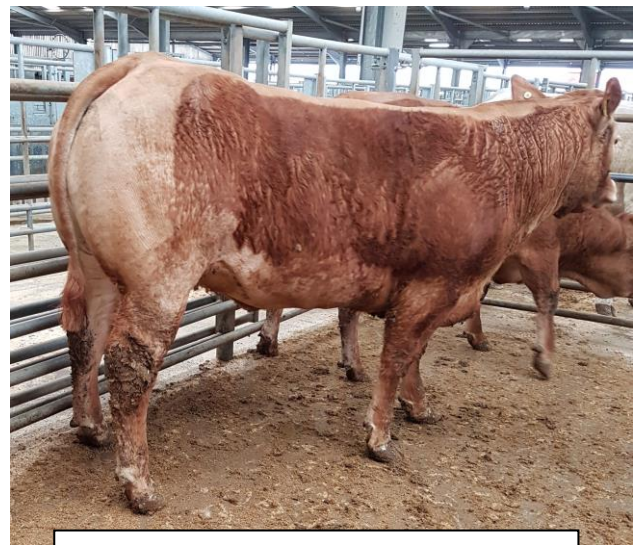

Aberdeen Angus 225.5 x 2 Lessonhall (Dixon)

British Blue 225.5 West Farm (Miller)

STEERS – 2

Charolais 273.5 Lesson Hall (Dixon)

Hereford 228.5 Sea View (Park)

BULLS – 2

British Blue 214.5 Kiln Close (Grainger)

Friesian 209.5 Kiln Close (Grainger)

Lot 224 – A cracking Limousin Heifer, weighing 646kg from Messrs Miller, Allerby Hall

Lot 219 – Top gross today at £2023.90 (273.5p/kg) a Charolais Steer, weighing 740kg from Messrs J Dixon & Sons Ltd, Lesson Hall