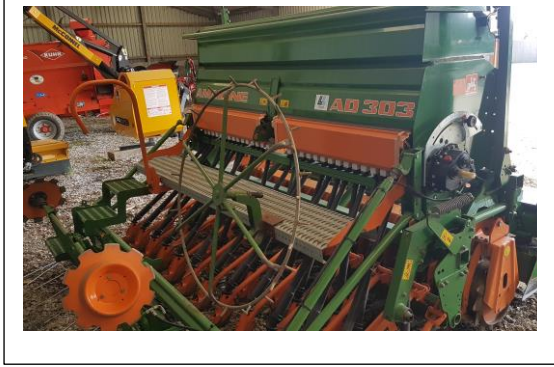

7,025 hours +

**McConel Power Arm  
5455 Hedgecutter**

**Superior SM600  
Grain Crusher**

**Ford 3600  
Reg: DHH 983T  
6,250 hours +  
Recent new clutch and full engine service**

**VARIOUS OTHER MACHINERY**

Amazon AD303 Combi Drill  
1,941 acres sown

Kverneland 150s plough  
Auto Variwidth

John Deere 1355 Mowing Machine

Vicon Fertiliser Spreader

Fraser Silage Trailer

Marshall Bale Trailer

Honda Quad Bike 2 Wheel Drive