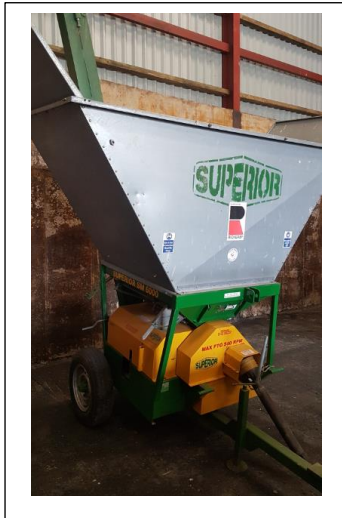

**Superior SM600
Grain Crusher**