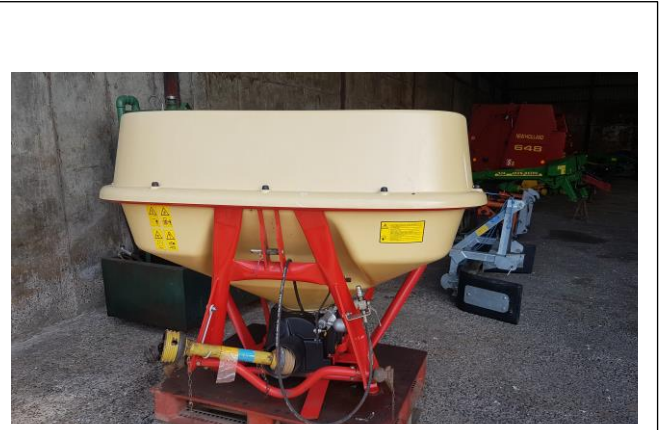

7,025 hours +

**McConel Power Arm  
5455 Hedgecutter**

**Superior SM600  
Grain Crusher**

**Ford 3600  
Reg: DHH 983T  
6,250 hours +  
Recent new clutch and full engine service**

**VARIOUS OTHER MACHINERY**

Amazon AD303 Combi Drill  
1,941 acres sown

Kverneland 150s plough  
Auto Variwidth

John Deere 1355 Mowing Machine

Vicon Fertiliser Spreader

Fraser Silage Trailer

Marshall Bale Trailer

Honda Quad Bike 2 Wheel Drive