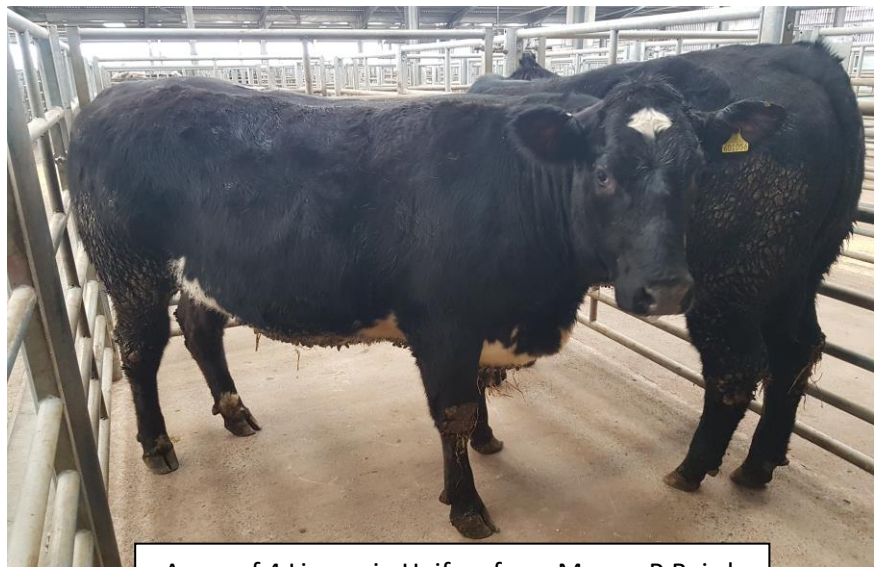

£1265 Well House (Strong) £1255 x 2 £1215 Greenah Villa (Rae) £1235 £1185 £1175 High House

A run of 4 Limousin Heifers from Messrs R Baird, Wampool Farm averaged £1432.56 Pictured Lot 26 grossed at £1465