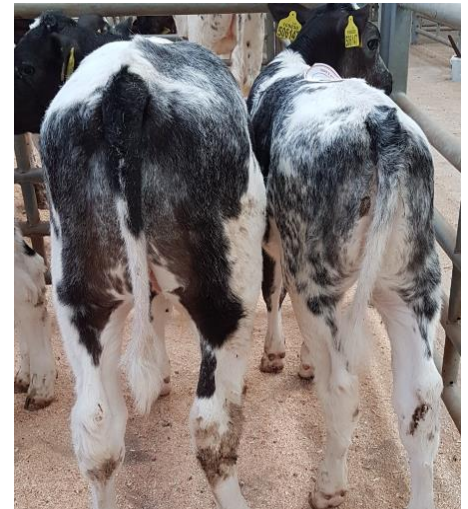

More Calves and Stirks required for our next Sale on Thursday 24th June 2021. Please advise entries to the office for catalogue purposes on 016973 42202, David Bowman on 07721616786 or Rory Livesey on 07827966377

Limousin Bull Stirk £525 £520 Balladoyle Farm (Whitfield) £460
Wheyrigg House (Evans) £390 x 2 Crummock Bank (Young)

Limousin Steer Stirk £530 Gaterigg Farm (Watson)

Limousin Heifer Stirk £560 £555 £500 x 2 Balladoyle Farm
(Whitfield) £440 Wheyrigg House (Evans)

Limousin Bull Calf £380 £355 Plumbland Farm (Eilbeck) £335
Round Hill Farm (Harrison)

Limousin Heifer Calf £375 £350 Round Hill Farm (Harrison)

British Blue Bull Stirk £580 x 2 £535 Flatt Bank (Harrington) £500
£480 Annshill Farm (Steel) £460 Wheyrigg House (Evans)

British Blue Steer Stirk £590 Poplars (Fox) £575 Crookdake
House (Hetherington)

British Blue Heifer Stirk £585 Poplars (Fox) £555 Crookdake
House (Hetherington) £550 Flatt Bank (Harrington) £540 £535
£525 £515 Moorhouse Farm (Watson)

British Blue Bull Calf £380 Graham Farms Ltd (Graham) £355 £345 Round Hill Farm (Harrison) £355
£330 Plumbland Farm (Eilbeck)

Two British Blue Calves from Graham Farms Ltd, on the left a Bull grossing at £380 and on the right a Heifer grossing at £365