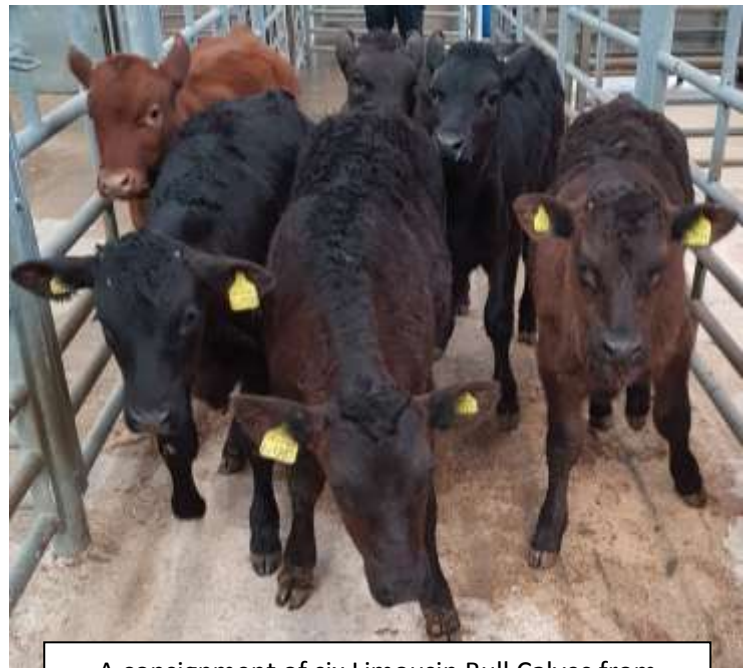

Fresh Calves very good to sell with one month old Limousin Bull Calves to £365 for Messrs Eilbeck, Plumbland Farm and Heifers to £350 from the same home. British Blues to £300 for Bowness Farms, Gilcrux.

More Calves and Stirks required for our next Sale on Thursday 18th March. Please advise entries to the office for catalogue purposes on 016973 42202, David Bowman on 07721616786 or Rory Livesey on 07827966377

Limousin Bull Stirk £520 x 2 £510 Balladoyle Farm (Whitfield) £470 Dundraw Farm (Harrison) £450 £435 x 2 £430 x 2 £420 Cobble Hall Barn (Nicholson)

Limousin Heifer Stirk £505 £500 £485 Balladoyle Farm (Whitfield)

Limousin Bull Calves £365 £350 £345 Plumbland Farm (Eilbeck) £280 £275 Bowness Farms Ltd

Limousin Heifer Calves £350 Plumbland Farm (Eilbeck)

British Blue Bull Stirk £560 £550 £530 Moorhouse Farm (Watson) £530 £520 £500 Crummock Bank (Young) £470 x 2 £460 x 2 £445 Dundraw Farm (Harrison)

British Blue Steer Stirk £500 x 2 Crookdake House (Hetherington)

British Blue Heifer Stirk £475 Crummock Bank (Young) £460 x 3 Dundraw Farm (Harrison) £445 x 2 £440 £425 Dundraw Farm (Harrison)

British Blue Bull Calves £300 Bowness Farms Ltd

Charolais Heifer Stirk £355 Crummock Bank (Young)

Aberdeen Angus Heifer Stirks £360 Moorhouse Farm (Watson) £350 Dundraw Farm (Harrison)

Aberdeen Angus Bull Calves £345 £270 Plumbland Farm (Eilbeck)

A consignment of six Limousin Bull Calves from J & L Nicholson, Cobble Hall Barn, Moorhouse, whose run averaged £433.33 per head