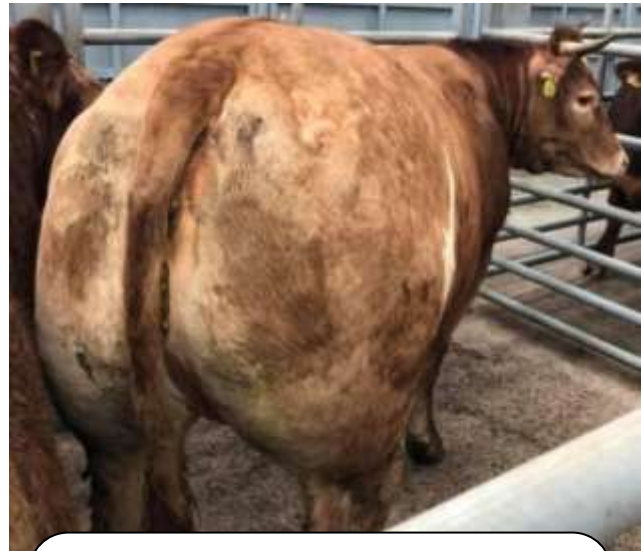

Aberdeen Angus 177.5 Kiln Close (Grainger)

Friesian 178.5 169.5 Kiln Close (Grainger)

One of ten Heifers bought by local butcher Paul Harrison - RJ Harrison & Sons Ltd for his King Street Shop, taking the opportunity to stock up his fridge in preparation for Mother's Day supplies